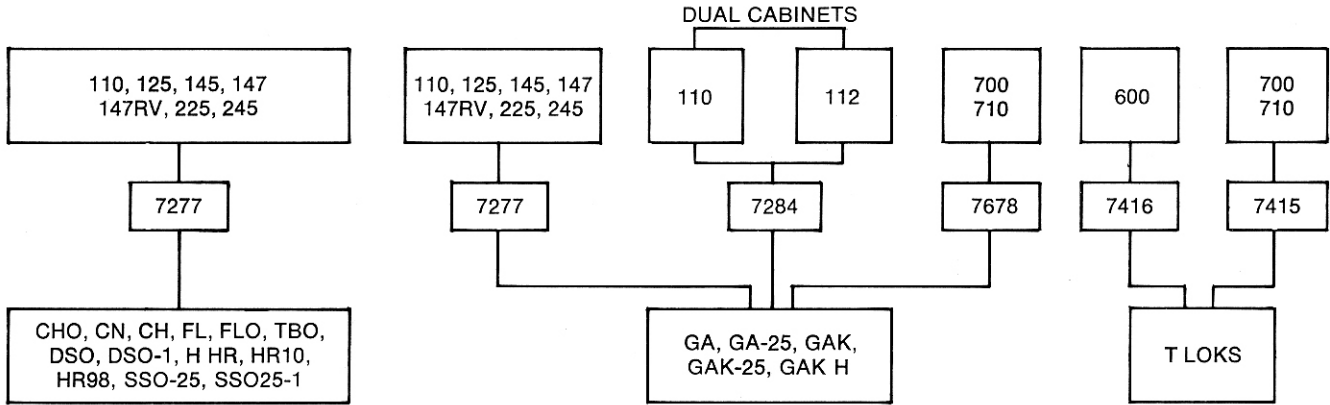

LESLIE SPEAKERS FOR LOWREY ORGANS

* 900 SERIES REQUIRE 108030 REMOTE REV/AUX CONTROL WHEN USED WITH 7270