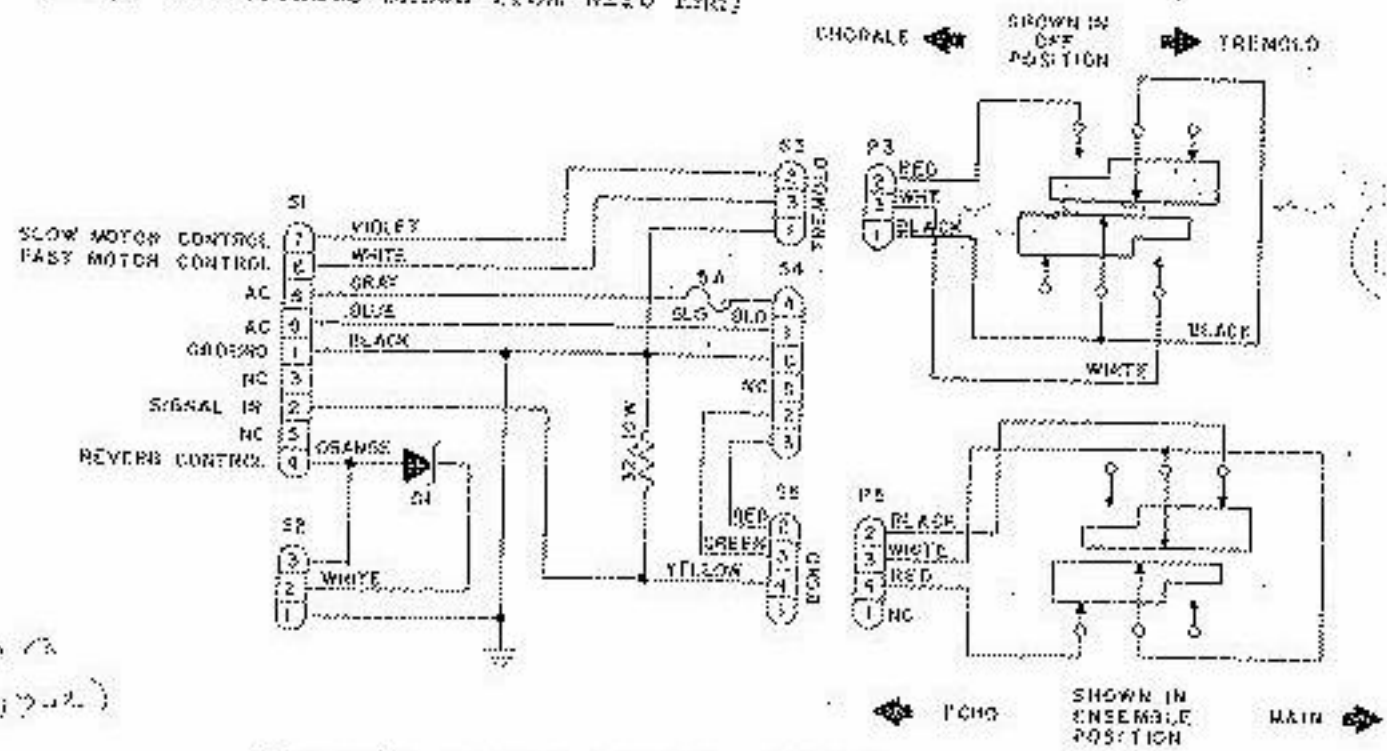

Schematic, Console Adapter 042776
(Plugs and Sockets Shown from Wire End)

Plugs and Sockets
(Shown from Wire End)

Schematic, Console Connector 043075 and Controls

760/770 CONNECTOR BOX